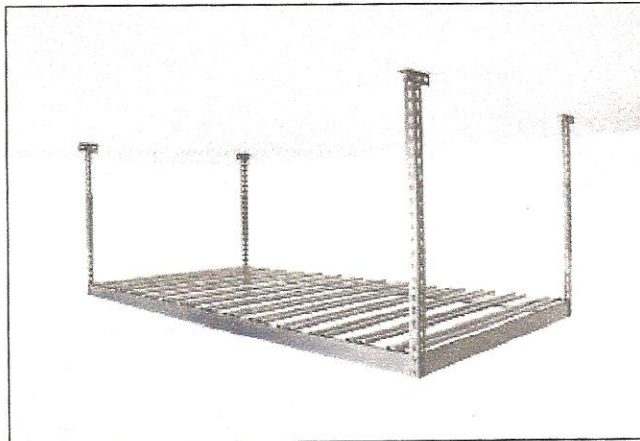

OVERHEAD GARAGE STORAGE SYSTEM

Like 23 likes. Sign Up to see what your friends like.

ONRAX OVERHEAD GARAGE STORAGE

The ONRAX Enduro-Deck™ system

Onrax overhead garage storage racks, help you turn your clutter into easy-access, out of the way storage. Let us show you how we put our shelving to the test

ONRAX, the industry leader of industrial strength ceiling storage platforms and garage storage innovation, has developed the Enduro-Deck™ decking system. The patented design of Enduro-Deck™ is a visually stunning, streamlined advancement in shelving technology. The exceptional strength of the ONRAX 14 gauge steel C-channel box frame, partnered with the Enduro-Deck™ system, allows ONRAX units the highest weight rating of any ceiling mounted storage unit on the market, up to 800lbs.

SL24s| SL34s| SL44s| SL26s| SL36s| SL46s| SL28s| SL38s|SL48s
SL24w| SL34w|SL44w| SL26w| SL36w| SL46w|SL28w| SL38w|SL48w

Product Specifications

Onrax Features:

- Up to 8' wide openings for storing long and bulky items.
- Drop up to 45" from your ceiling.
- Up to 112 cubic feet of storage in a single SL4B unit!!!!
- Heavy duty industrial construction.
- 14 ga. Powder coated steel frame with Enduro-Deck™ powder coated steel decking
- Up to a 800# shelf capacity on the SL4 and SL3 models
- 9 Shelf sizes and 2 height adjustment ranges.
- Custom sizes available for lofted and angled ceilings.
- All hardware and installation instructions included.
- **100% Satisfaction Guarantee**
- Lifetime Warranty.
- Patented.
- Secure online ordering - [click here](#)
- Installation available in many areas at an additional charge.
- Net Enclosures available - [click here](#)